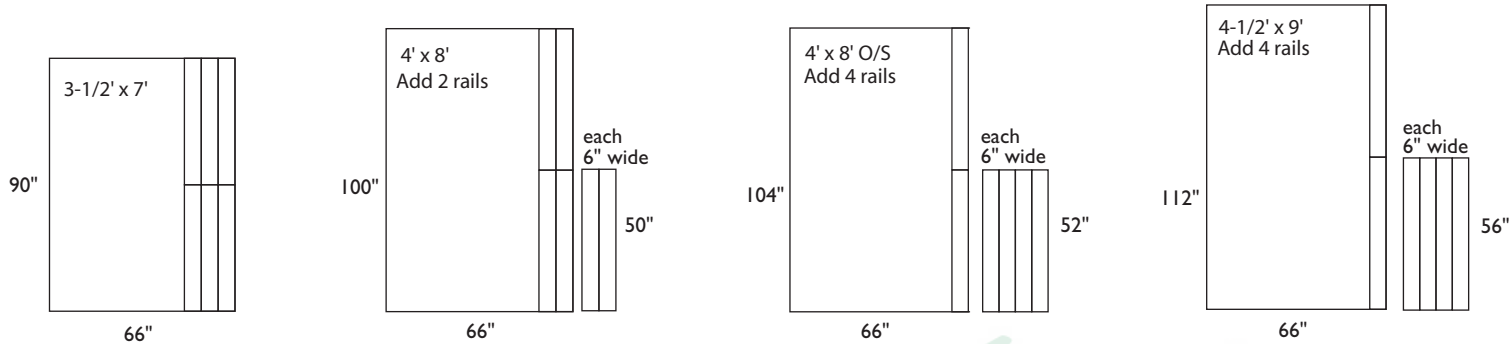

Simonis Standard Cloth Cutting Guide

for best yield, use 66" wide cloth for 7' and 8' Std. tables
 All rail cuts are 6" wide - No rails off the ends

66" Wide Cloth

78" Wide Cloth